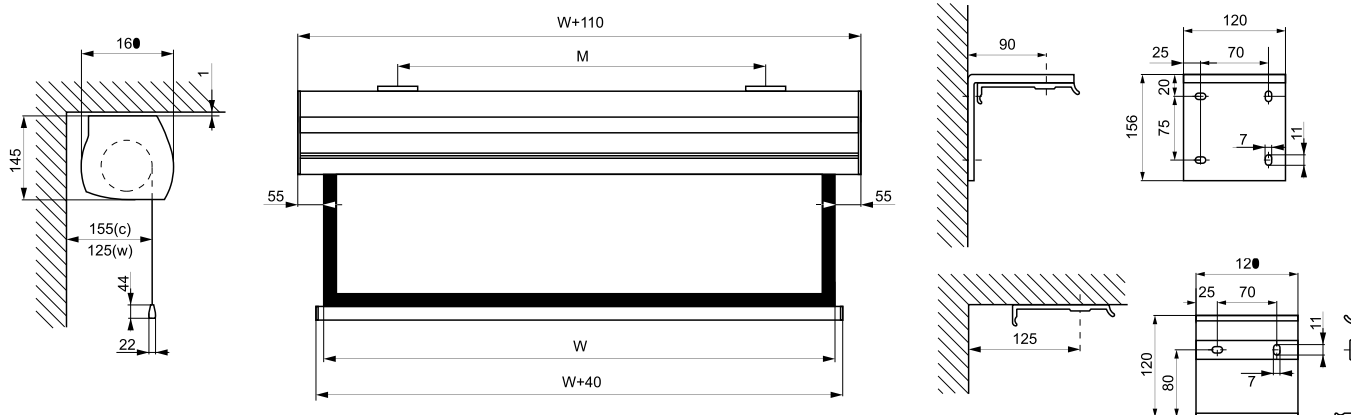

FEATURES:

- Fabrics width range: 350 - 400 cm
- 1:1, 4:3, 16:9 and 16:10 aspect ratios
- Dedicated fabrics:
 - Silver P g=2,8 (3D Projection), Matt White P g=1,0, Matt Grey g=0,8, Matt White g=1.0, White Ice g=1,2 (screen max.height 380cm)
 - New Coral g=3,2 (Rear Projection)
- 80mm rolling tube diameter
- Wire steering with the wall switch included
- Motor cable lead out from left side of casing

Aspect ratio	Dimensions			Border		Image diagonal [inch]	Image diagonal BB, BT [inch]	Brackets distance M [cm]	Weight [kg]	Transport box [cm]
	Fabrics Width W [cm]	Viewable area w x h [cm]	Viewable area BB, BT w x h [cm]	BB type	BT type					
1:1	350	350 x 350	-	-	-	195	-	180 - 345	63,00	390 x 25 x 25
1:1	400	400 x 400	-	-	-	223	-	210 - 395	71,00	440 x 25 x 25
4:3	350	350 x 263	340 x 255	+	-	172	167	180 - 345	63,00	390 x 25 x 25
4:3	400	400 x 300	390 x 293	+	-	197	192	210 - 395	71,00	440 x 25 x 25
16:9	350	350 x 197	340 x 191	+	+	158	154	180 - 345	63,00	390 x 25 x 25
16:9	400	400 x 225	390 x 219	+	+	181	176	210 - 395	71,00	440 x 25 x 25
16:10	350	350 x 219	340 x 213	+	+	162	158	180 - 345	63,00	390 x 25 x 25
16:10	400	400 x 250	390 x 244	+	+	186	181	210 - 395	71,00	440 x 25 x 25